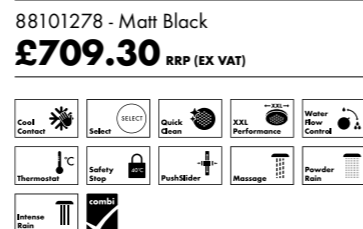

Pulsify Select S Shower System 650mm with Pulsify Select S Relax hand shower

Minimum pressure: 1 bar
24260000 - Chrome
£462.50 RRP (EX VAT)