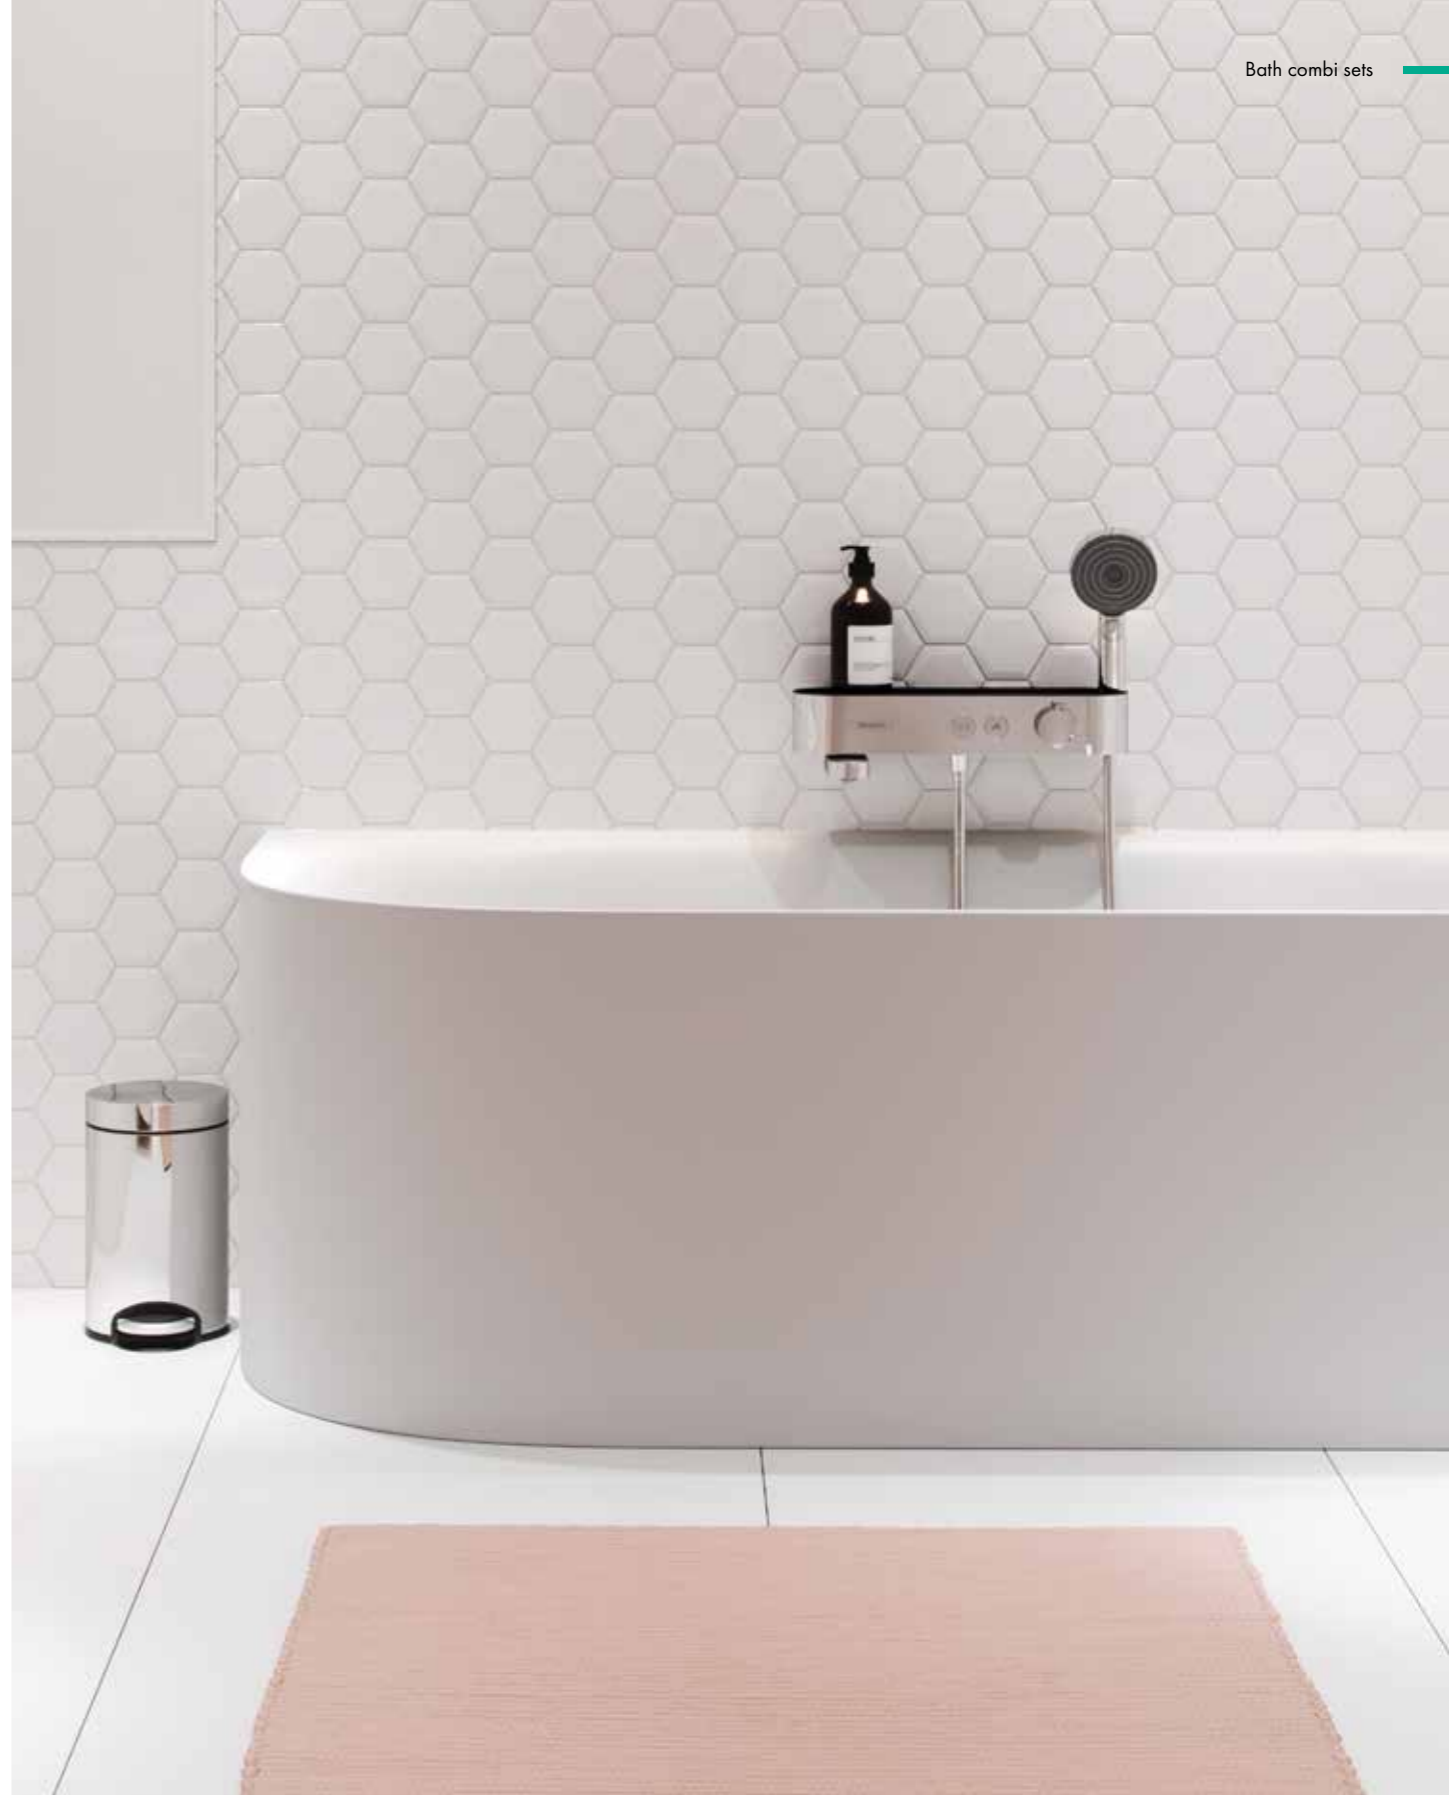

**Pulsify Select S Shower System
650mm with Pulsify Select S Relax
hand shower and bath thermostat**

Minimum pressure: 1 bar
88101277 - Chrome
£581.67 RRP (EX VAT)

88101279 - Matt Black
£814.30 RRP (EX VAT)